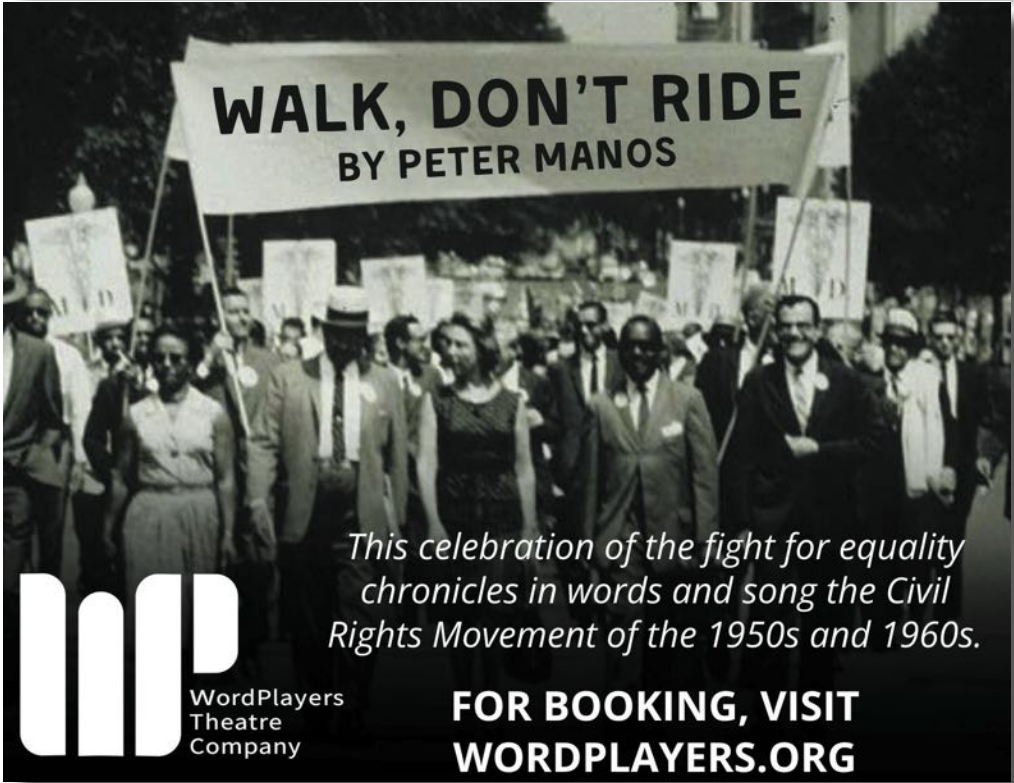

Ariana Dotson
COSTUME
DESIGNER

Mayah Kelley
STAGE MANAGER

Stephen F.
Krempasky
SCENIC
DESIGNER

Special Thanks to

Kiwanis Club of Northside Knoxville
Sponsor of *Junie B. in Jingle Bells, Batman Smells!*

Theatre Basics for Young Actors